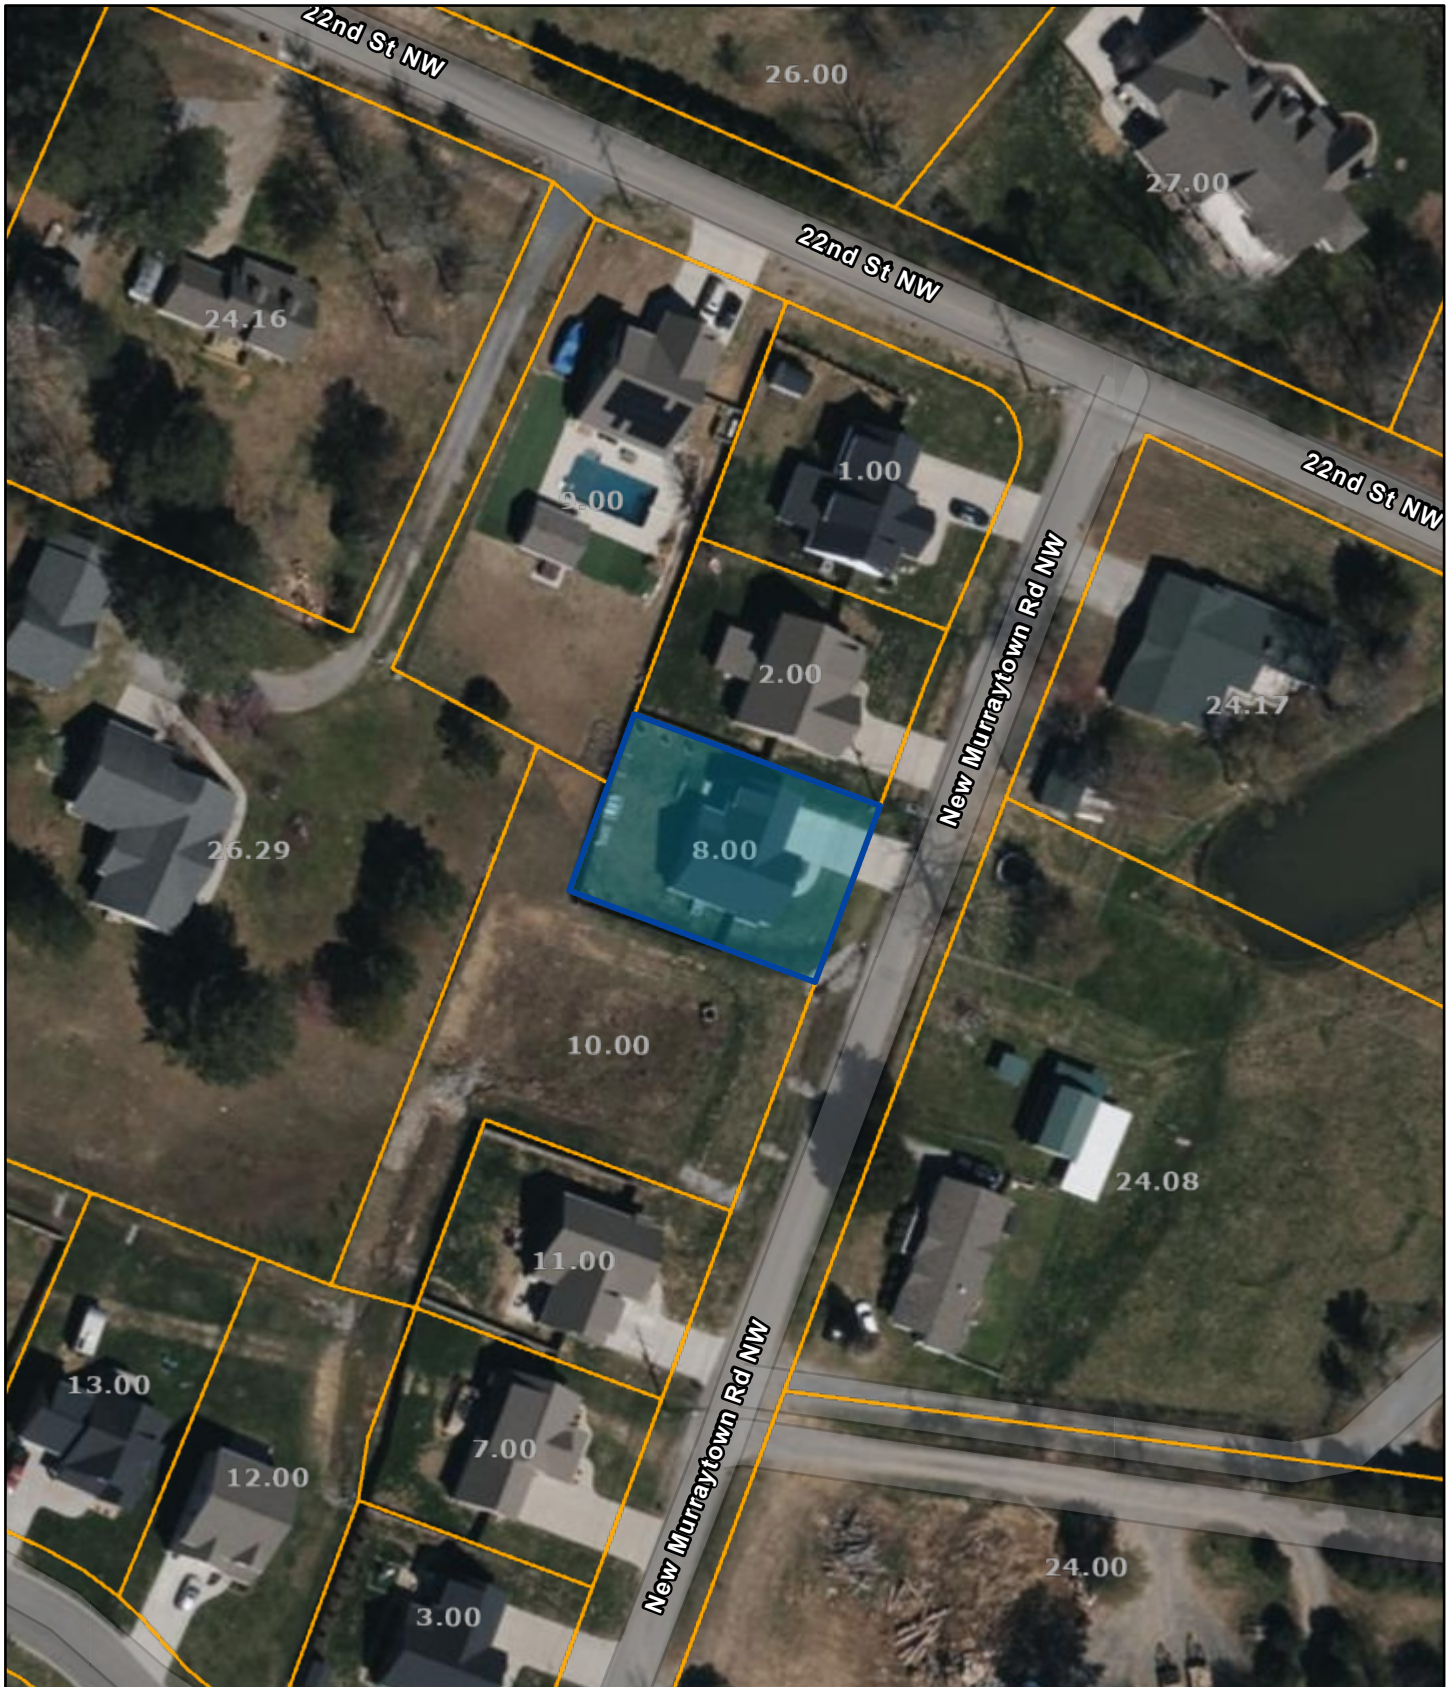

Bradley County - Parcel: 040L B 008.00

Date: March 13, 2024

County: Bradley
Owner: DAVID BEAU A & CASEY R DECOOK
Address: NEW MURRAYTOWN RD NW 1493
Parcel Number: 040L B 008.00
Deeded Acreage: 18.28
Calculated Acreage: 0
Date of TDOT Imagery: 2018
Date of Vexcel Imagery: 2023