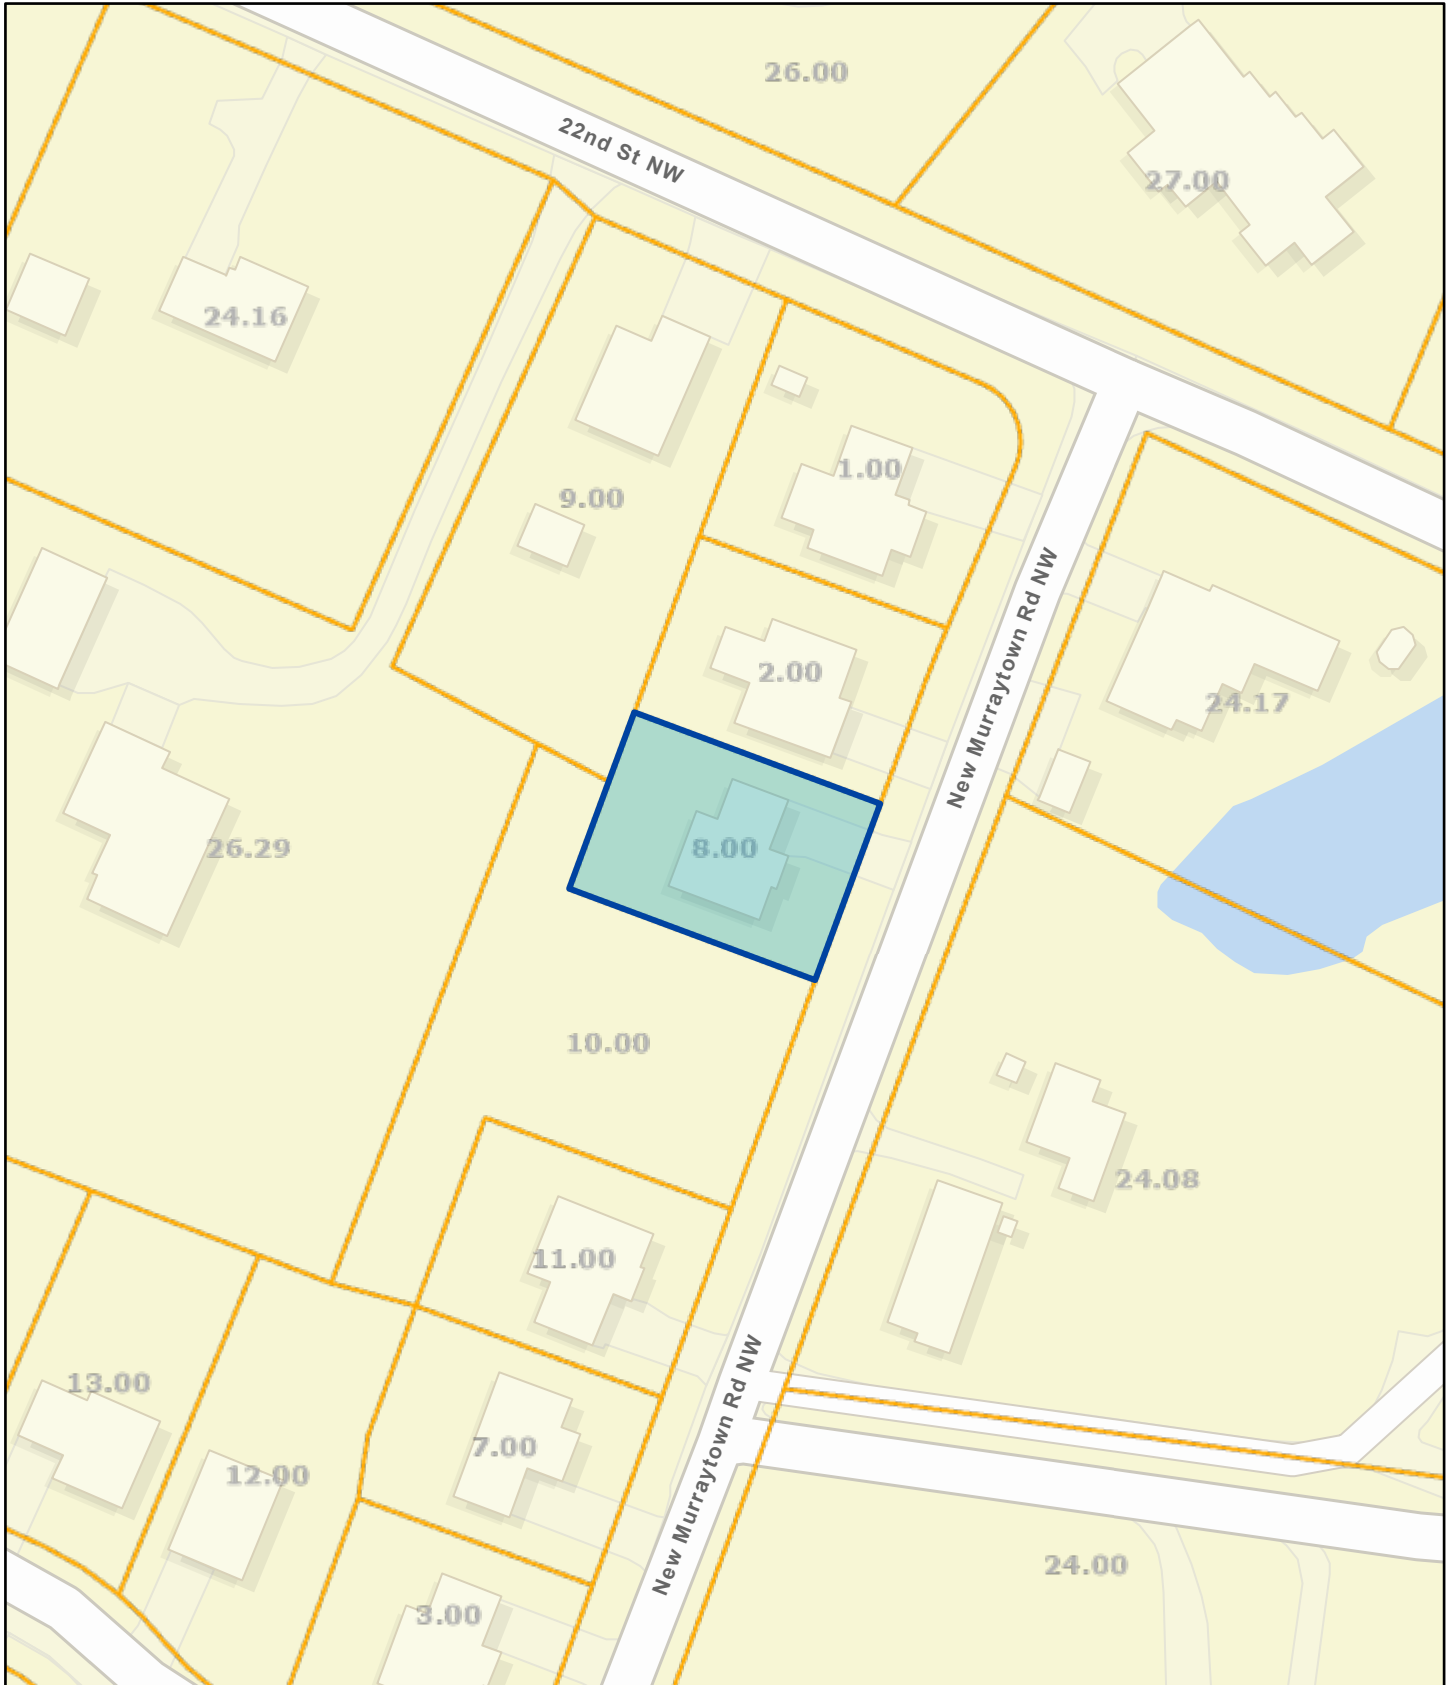

# Bradley County - Parcel: 040L B 008.00

Date: March 13, 2024

County: Bradley  
Owner: DAVID BEAU A & CASEY R DECOOK  
Address: NEW MURRAYTOWN RD NW 1493  
Parcel Number: 040L B 008.00  
Deeded Acreage: 18.28  
Calculated Acreage: 0  
Date of TDOT Imagery: 2018  
Date of Vexcel Imagery: 2023